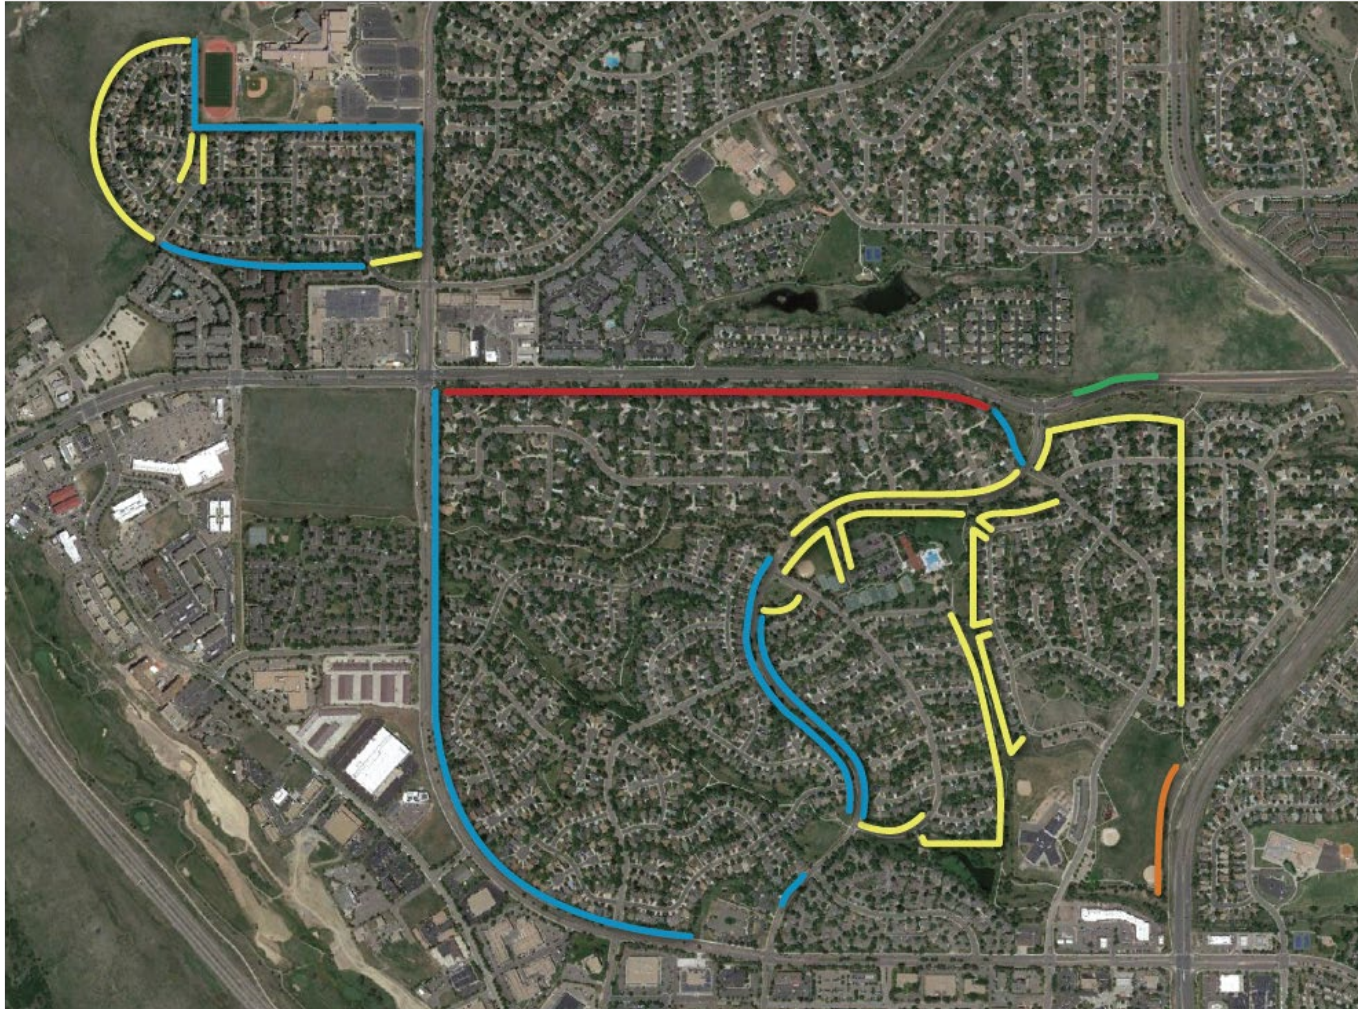

KEN-CARYL RANCH

FENCE MAP - PRESENTATION

KEN-CARYL RANCH THE PLAINS KCRMA / MD FENCE MAP

RED: PRIVACY FENCE, JEFFCO
RESPONSIBILITY

GREEN: TREX SPLIT RAIL FENCE, MASTER
ASSOCIATION RESPONSIBILITY

BLUE: PRIVACY FENCE, MASTER
ASSOCIATION RESPONSIBILITY

YELLOW: SPLIT RAIL FENCE, MASTER
ASSOCIATION RESPONSIBILITY

ORANGE: RAIL FENCE, METROPOLITAN
DISTRICT RESPONSIBILITY

* ANY FENCING NOT DEPICTED IS THE RESPONSIBILITY OF THE
HOMEOWNER / SUBASSOCIATION

KEN-CARYL RANCH

KEN-CARYL RANCH THE VALLEY KCRMA FENCE MAP

YELLOW: SPLIT RAIL FENCE, MASTER ASSOCIATION RESPONSIBILITY

* ANY FENCING NOT DEPICTED IS THE RESPONSIBILITY OF THE HOMEOWNER / SUBASSOCIATION.

* KCRMA DOES NOT MAINTAIN FENCING LOCATED ON MANOR RIDGE PROPERTY.

KEN-CARYL RANCH

KEN-CARYL RANCH

THE NORTH RANCH KCRMA FENCE MAP

YELLOW: SPLIT RAIL FENCE, MASTER ASSOCIATION RESPONSIBILITY

***ANY FENCING NOT DEPICTED IS THE RESPONSIBILITY OF THE HOMEOWNER**

KEN-CARYL RANCH