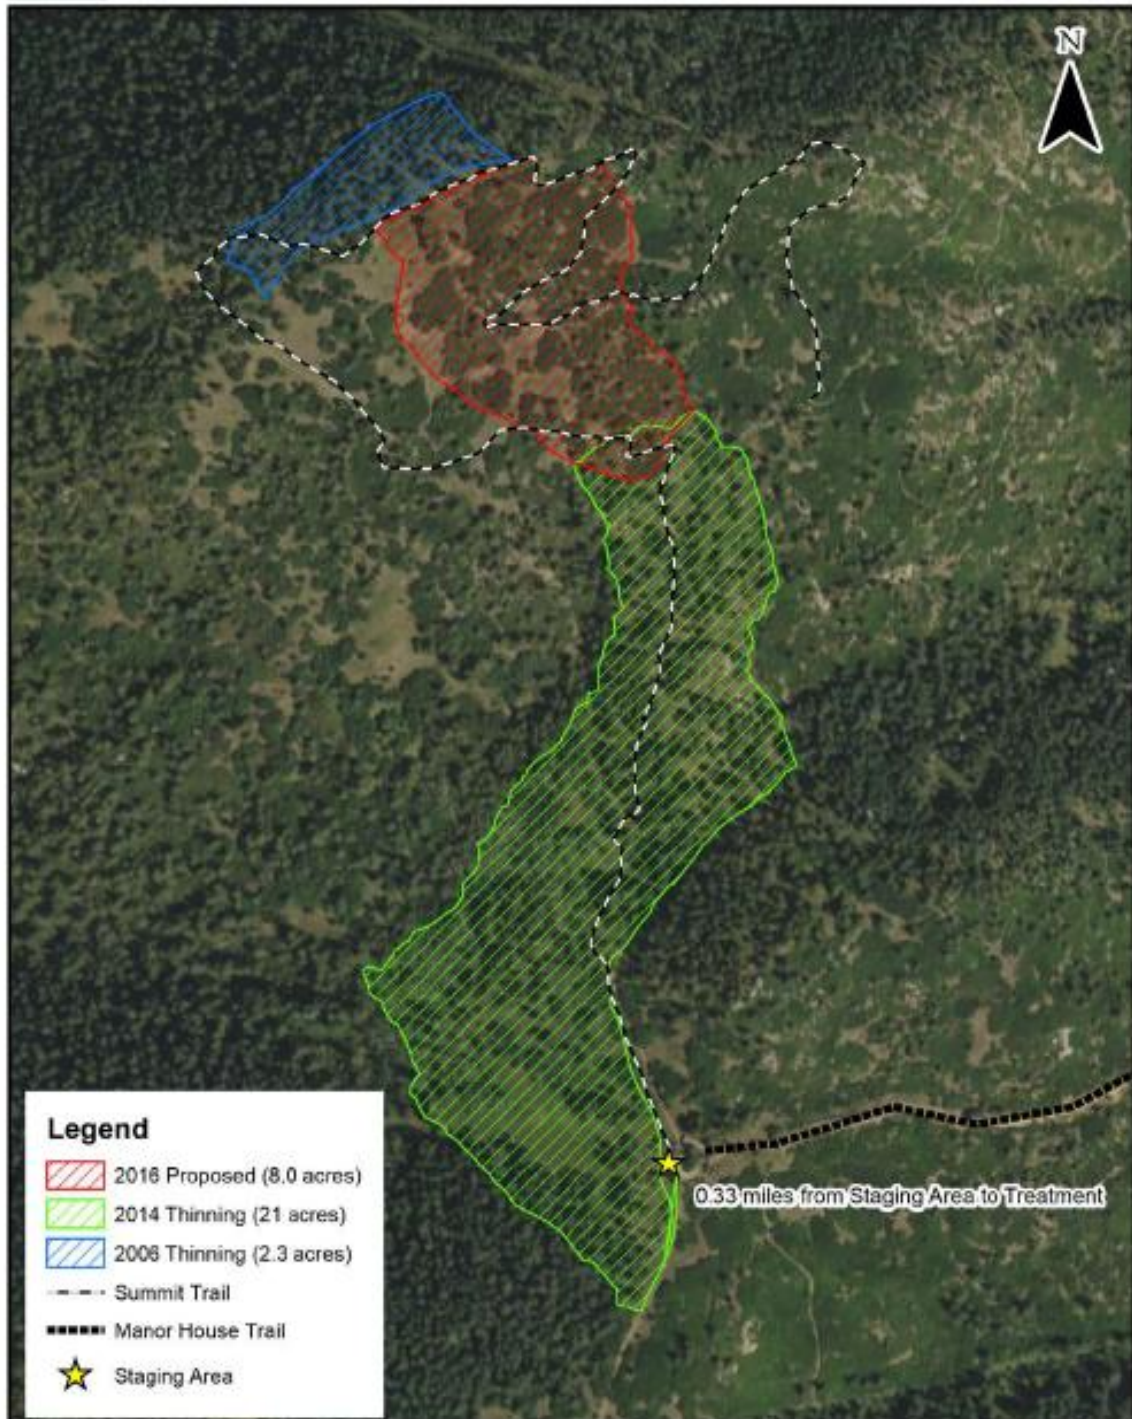

# 2016 Beacon-Tincup - Treatments Map

0 0.05 0.1 0.2 Miles

06/29/16  
Prepared by M.E. and B.S.